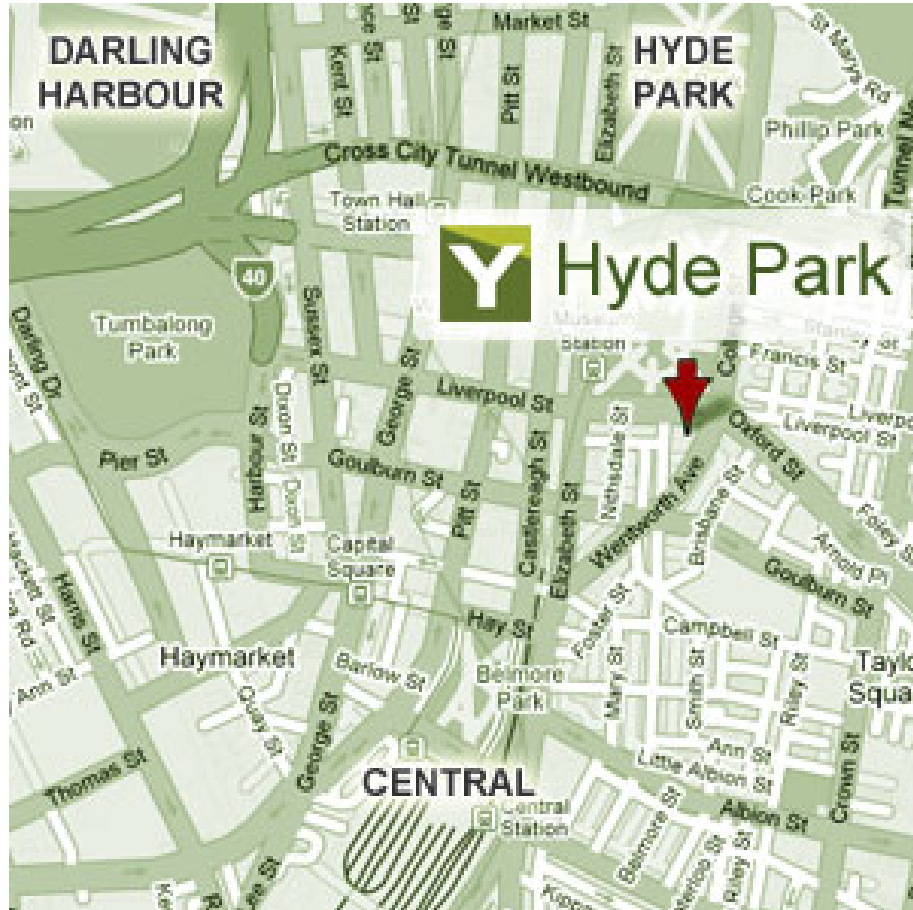

# Y Hotels

Y Hotels - Hyde Park

## Location

Y Hotel Hyde Park is Located at Whitlam Square where Wentworth Ave meets Liverpool St. In addition to the perfect park side location, City attractions are on your doorstep- walk to city shops, Darling Harbor, China Town, the Botanical Gardens and NSW Art Gallery. Jump on a bus or walk to The Opera House and the Rocks. The Airport Shuttle drops off at the Hotel door for \$12.00 or catch a cab for around \$25.